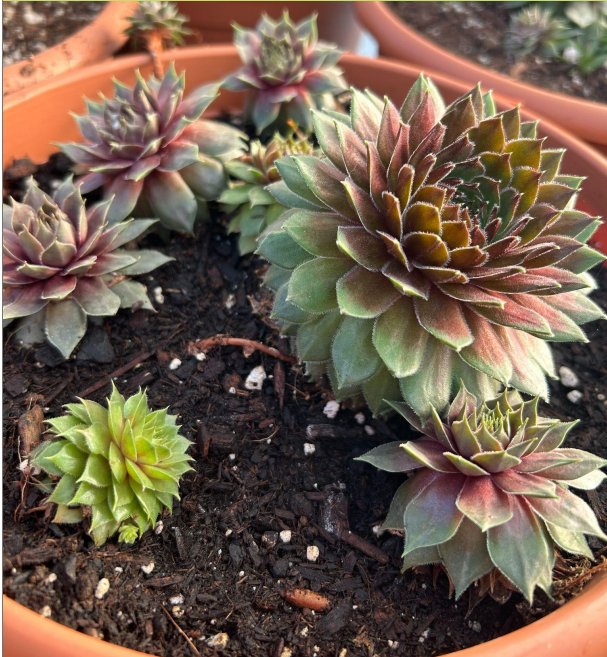

Succulents

$20 per 10" pot

- Perennial
- Full sun
- 6" tall
- Water 3x's a week