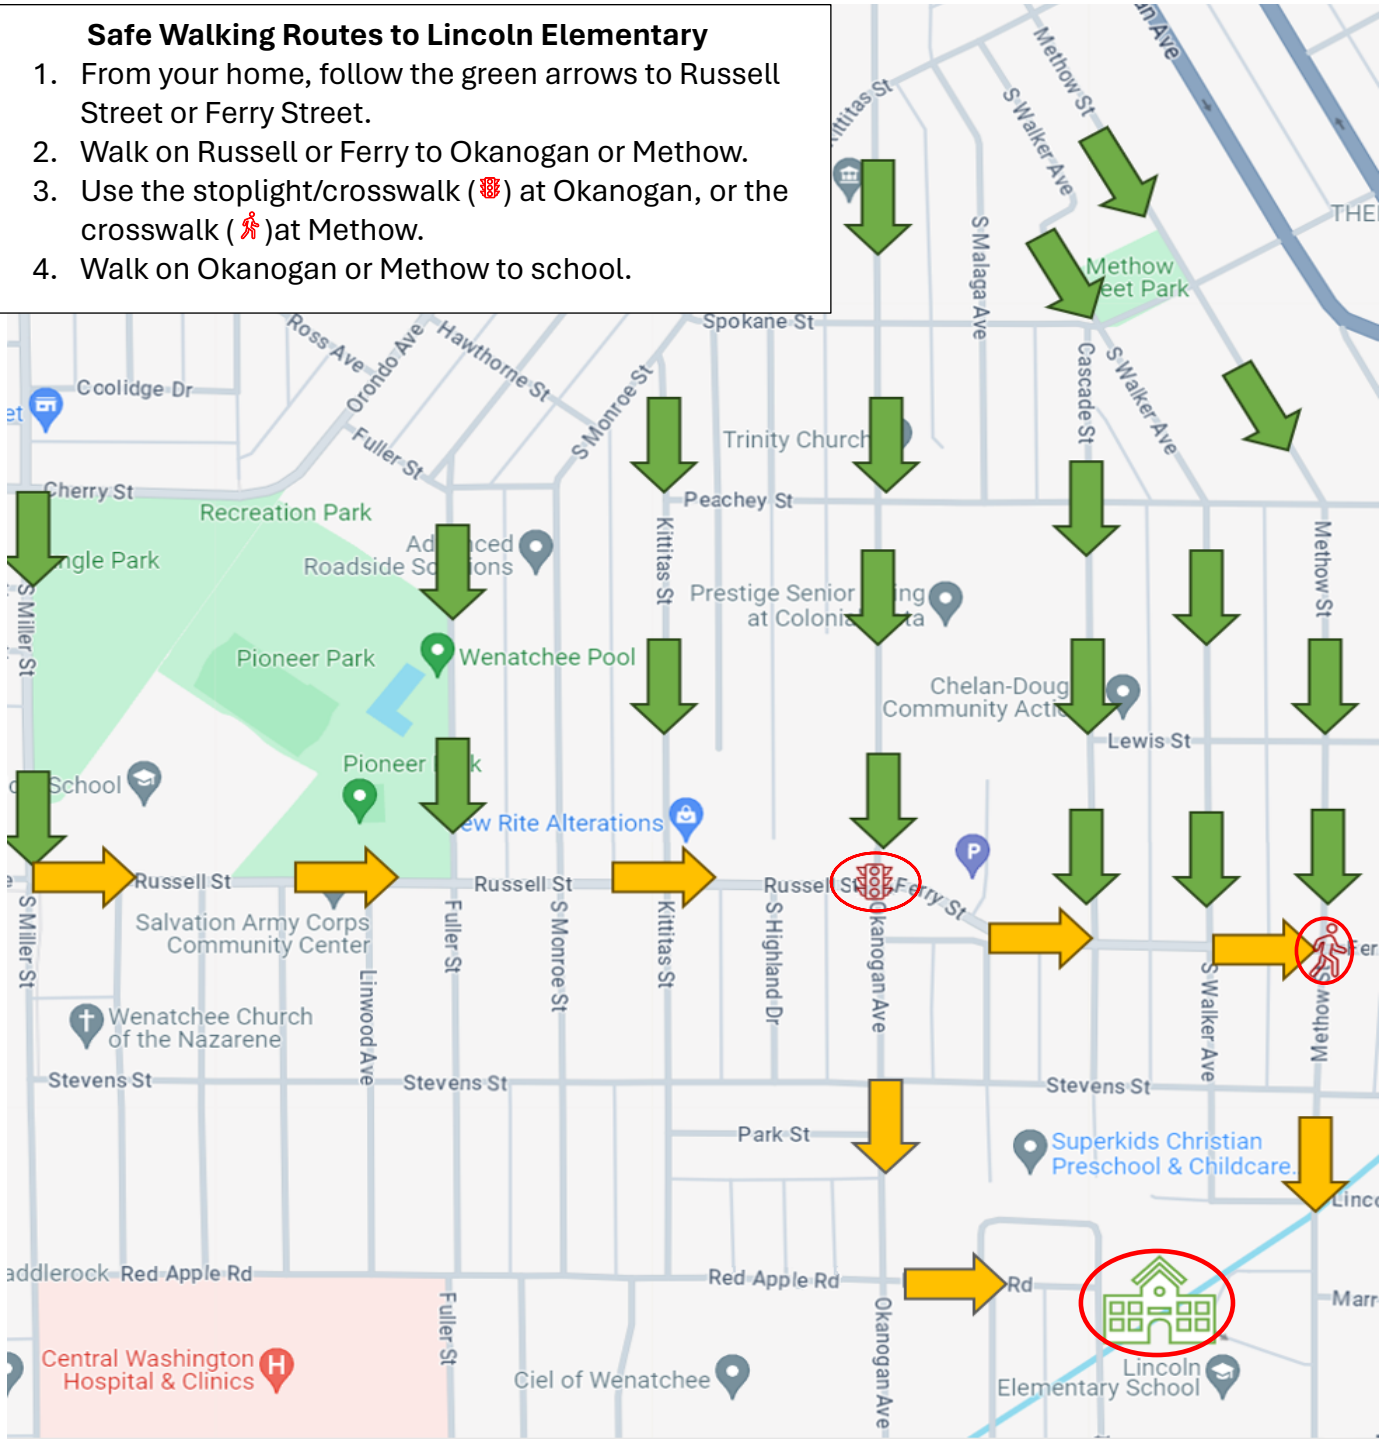

### Safe Walking Routes to Lincoln Elementary

1. From your home, follow the green arrows to Russell Street or Ferry Street.
2. Walk on Russell or Ferry to Okanogan or Methow.
3. Use the stoplight/crosswalk (🚦) at Okanogan, or the crosswalk (🚶) at Methow.
4. Walk on Okanogan or Methow to school.

Suggested neighborhood route to Russell Street or Ferry Street

Suggested route to Okanogan Street or Methow Street

Stoplight & crosswalk at Russell & Okanogan

Crosswalk at Ferry & Methow

Lincoln Elementary School

## Rutas seguras para caminar a la escuela primaria Lincoln

5. Desde su casa, siga las flechas verdes hasta Russell Street o Ferry Street.
6. Camine por Russell o Ferry hasta Okanogan o Methow.
7. Utilice el semáforo/cruce de peatones (🚦) en Okanogan o el cruce de peatones (🚶) en Methow.
8. Camine por Okanogan o Methow hasta la escuela.

Ruta de vecindario sugerida a Russell Street o Ferry Street

Ruta sugerida a Okanogan Street o Methow Street

Semáforo y cruce de peatones en Russell y Okanogan

Cruce de peatones en Ferry y Methow

Escuela Primaria Lincoln