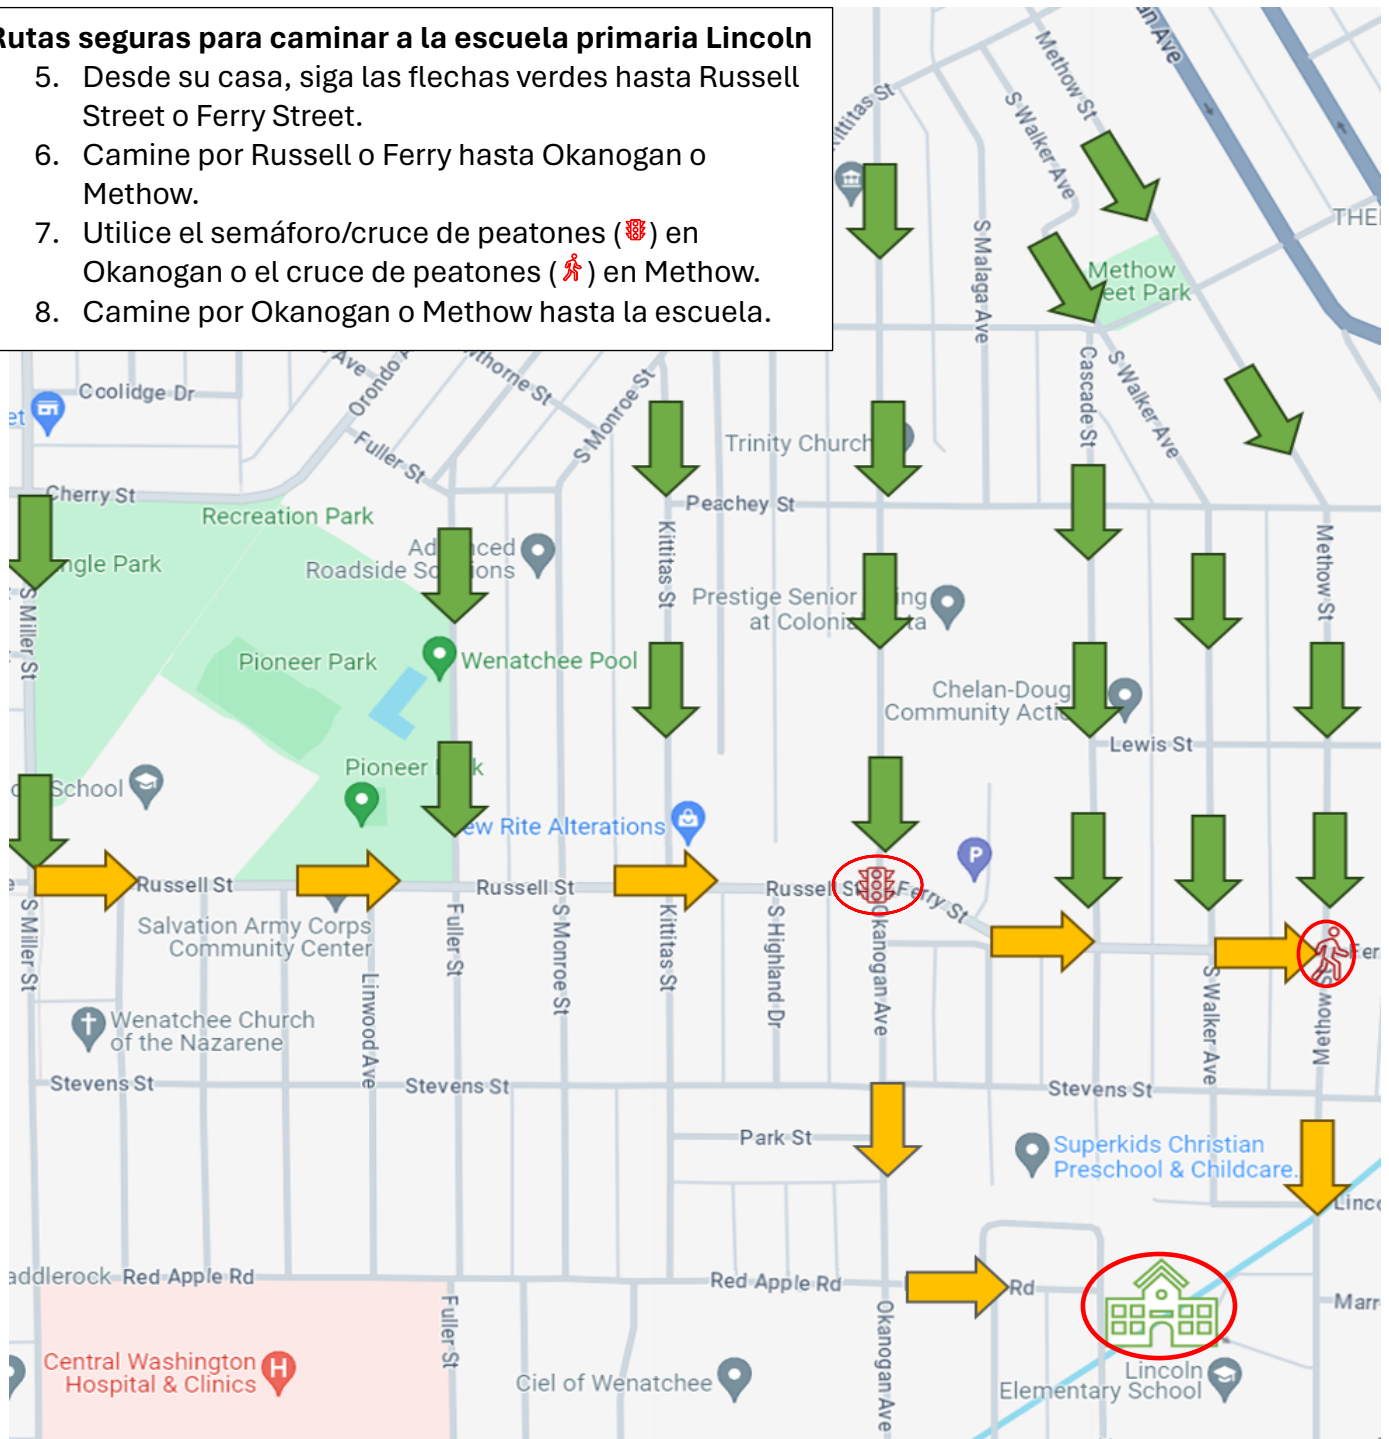

### Safe Walking Routes to Lincoln Elementary

1. From your home, follow the green arrows to Russell Street or Ferry Street.
2. Walk on Russell or Ferry to Okanogan or Methow.
3. Use the stoplight/crosswalk (🚦) at Okanogan, or the crosswalk (🚶) at Methow.
4. Walk on Okanogan or Methow to school.

Suggested neighborhood route to Russell Street or Ferry Street

Suggested route to Okanogan Street or Methow Street

Stoplight & crosswalk at Russell & Okanogan

Crosswalk at Ferry & Methow

Lincoln Elementary School

## Rutas seguras para caminar a la escuela primaria Lincoln

5. Desde su casa, siga las flechas verdes hasta Russell Street o Ferry Street.
6. Camine por Russell o Ferry hasta Okanogan o Methow.
7. Utilice el semáforo/cruce de peatones (🚦) en Okanogan o el cruce de peatones (🚶) en Methow.
8. Camine por Okanogan o Methow hasta la escuela.

Ruta de vecindario sugerida a Russell Street o Ferry Street

Ruta sugerida a Okanogan Street o Methow Street

Semáforo y cruce de peatones en Russell y Okanogan

Cruce de peatones en Ferry y Methow

Escuela Primaria Lincoln