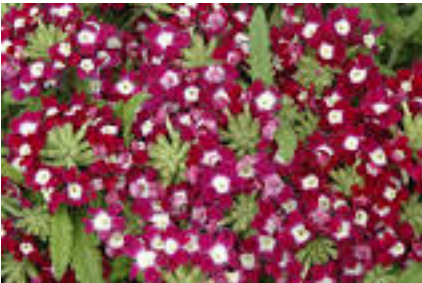

Burgandy Eye

Information

6 Packs $4.25 each